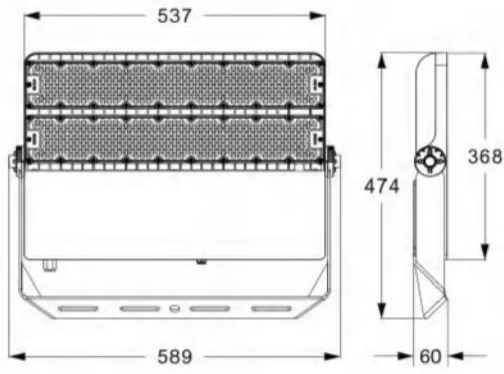

500 W

Parameter

Power (W)	Luminous flux 180lm/w
500W	90000
750W	135000
1000W	180000

AC Input :	100-277V 50/60Hz
Brand of LED Driver :	SOSEN/MEAN WELL
Light Source :	LUMILEDS 3030
CRI Range :	Ra>80
CCT Range :	NW(4000K) CW(5700K)
Light Efficiency :	180+5% Lm/W
Beam Angle :	15°/30°/ 60°/90°/ P50
Housing :	Aluminum Alloy
Surge Protection :	10kV
Waterproof :	IP66 & IK08
L80B20@25°C:	>100000H
PF:	≥0.95
THD:	<15%
Power Efficiency:	≥0.9
Certifications:	CE, CB
Warranty :	5 Years
Light body color:	White Aluminum(RAL 9006)

Dimmable

* Above lumens based on 4000K Ra:80