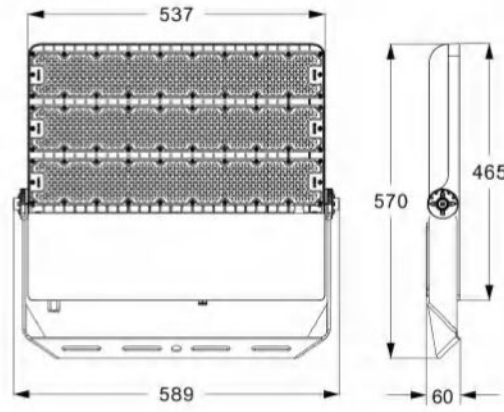

750 W

Parameter

Power (W)	Luminous flux 180lm/w
500W	90000
750W	135000
1000W	180000

AC Input :	100-277V 50/60Hz
Brand of LED Driver :	SOSEN/MEAN WELL
Light Source :	LUMILEDS 3030
CRI Range :	Ra>80
CCT Range :	NW(4000K) CW(5700K)
Light Efficiency :	180+5% Lm/W
Beam Angle :	15°/30°/ 60°/90°/ P50
Housing :	Aluminum Alloy
Surge Protection :	10kV
Waterproof :	IP66 & IK08
L80B20@25°C:	>100000H
PF:	≥0.95
THD:	<15%
Power Efficiency:	≥0.9
Certifications:	CE, CB
Warranty :	5 Years
Light body color:	White Aluminum(RAL 9006)

Dimmable

* Above lumens based on 4000K Ra:80