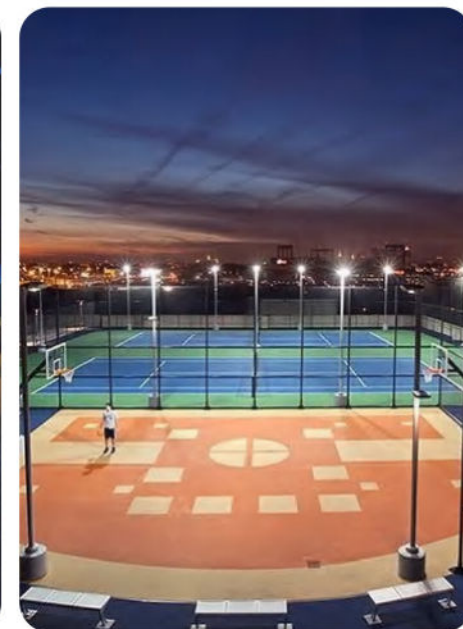

500W

750W

1000W

180lm/w 500W/750W/1000W 15°/30°/60°/90°/P50

Modular Led flood light series provides a solution for recreational sports and area lighting, Provides a variety of different angles of light distribution design to meet the lighting needs of different occasions. High power design, simplified lighting design for large venues, Protection level up to IK08 and IP66. Constant Current Power Driver, L80B20 can reach more than 100,000 hours.