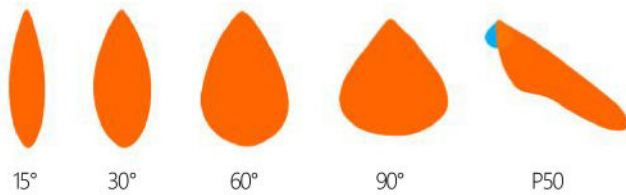

500W

750W

1000W

180lm/w 500W/750W/1000W 15°/30°/60°/90°/P50

Modular Led flood light series provides a solution for recreational sports and area lighting, Provides a variety of different angles of light distribution design to meet the lighting needs of different occasions. High power design, simplified lighting design for large venues, Protection level up to IK08 and IP66. Constant Current Power Driver, L80B20 can reach more than 100,000 hours.

AC Input :	100-277V 50/60Hz
Brand of LED Driver :	SOSEN/MEAN WELL
Light Source :	LUMILEDS 3030
CRI Range :	Ra>80
CCT Range :	NW(4000K) CW(5700K)
Light Efficiency :	180+5% Lm/W
Beam Angle :	15°/30°/ 60°/90°/ P50
Housing :	Aluminum Alloy
Surge Protection :	10kV
Waterproof :	IP66 & IK08
L80B20@25°C:	>100000H
PF:	≥0.95
THD:	<15%
Power Efficiency:	≥0.9
Certifications:	CE, CB
Warranty :	5 Years
Light body color:	White Aluminum(RAL 9006)