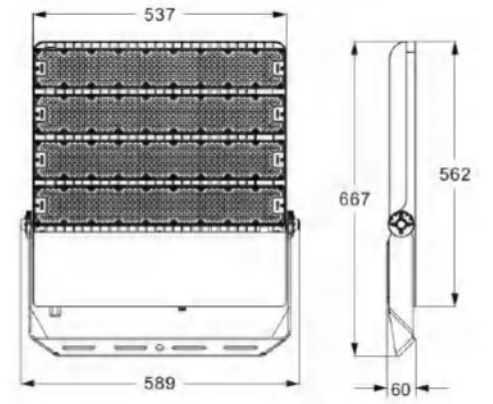

1000 W

Parameter

Power (W)	Luminous flux 180lm/w
500W	90000
750W	135000
1000W	180000

AC Input :	100-277V 50/60Hz
Brand of LED Driver :	SOSEN/MEAN WELL
Light Source :	LUMILEDS 3030
CRI Range :	Ra>80
CCT Range :	NW(4000K) CW(5700K)
Light Efficiency :	180+5% Lm/W
Beam Angle :	15°/30°/ 60°/90°/ P50
Housing :	Aluminum Alloy
Surge Protection :	10kV
Waterproof :	IP66 & IK08
L80B20@25°C:	>100000H
PF:	≥0.95
THD:	<15%
Power Efficiency:	≥0.9
Certifications:	CE, CB
Warranty :	5 Years
Light body color:	White Aluminum(RAL 9006)

Dimmable

* Above lumens based on 4000K Ra:80