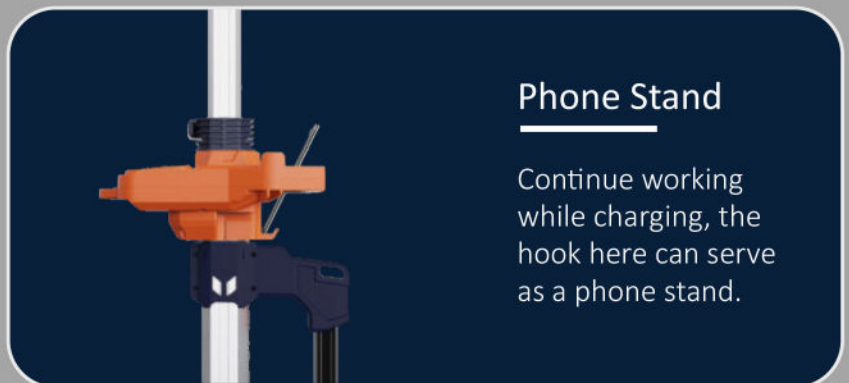

10-second rapid expansion, easy adjustment of four lighting angles.

Original petal-shaped adjustable head offers 360-degree wide-angle illumination, from all directions to directly below the light.

One-click release or lock of the legs.

Ground pegs are available to secure the light tower, providing wind and vibration resistance. (Optional)

HUMANIZED DESIGN HIDDEN IN THE DETAILS

360° Lighting.

Biomimetic petal-inspired design for lightweight spherical/hemispherical lighting product.

USB Output

Dual rainproof USB outputs for charging two devices at once, rain or shine.

Phone Stand

Continue working while charging, the hook here can serve as a phone stand.

Stepless Dimming

Plug the driver into the rainproof port to unlock maximum brightness and stepless dimming.