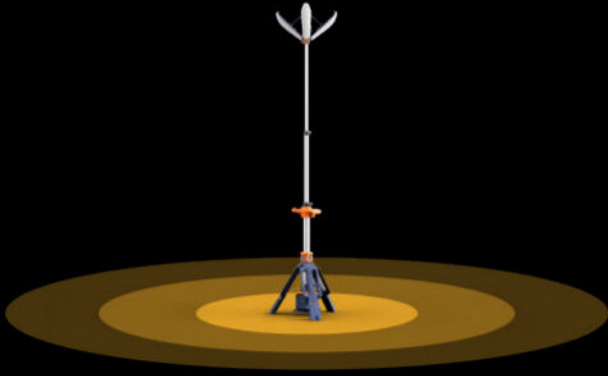

Uniform and non-glaring 360-degree illumination, leaving no dark spots.

- Lighting Area 2200 m²