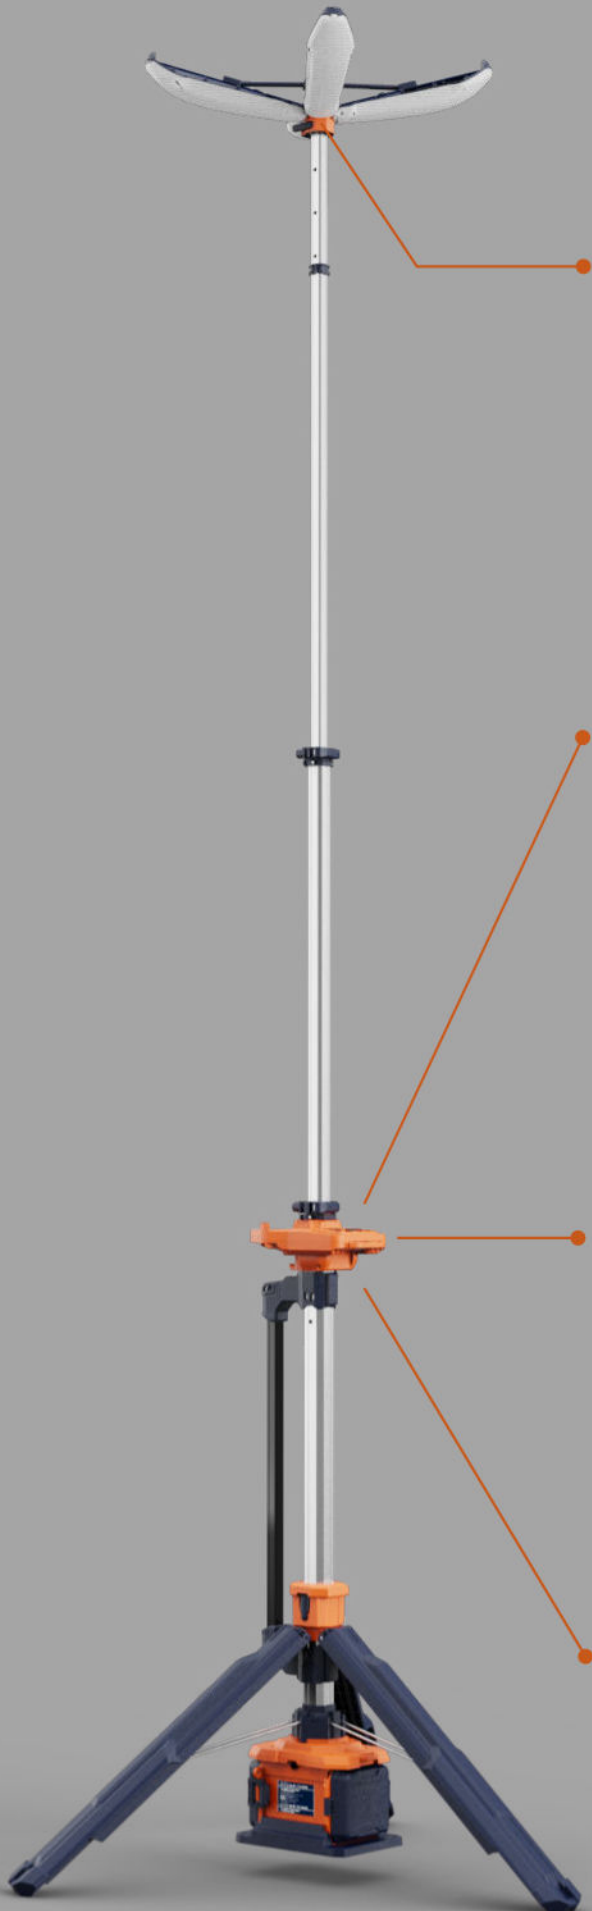

10-second rapid expansion, easy adjustment of four lighting angles.

Original petal-shaped adjustable head offers 360-degree wide-angle illumination, from all directions to directly below the light.

One-click release or lock of the legs.

Ground pegs are available to secure the light tower, providing wind and vibration resistance. (Optional)

HUMANIZED DESIGN HIDDEN IN THE DETAILS

360° Lighting.

Biomimetic petal-inspired design for lightweight spherical/hemispherical lighting product.

USB Output

Dual rainproof USB outputs for charging two devices at once, rain or shine.

Phone Stand

Continue working while charging, the hook here can serve as a phone stand.

Stepless Dimming

Plug the driver into the rainproof port to unlock maximum brightness and stepless dimming.

LOWER CENTER OF GRAVITY, GREATER STABILITY

Ultra-low center of gravity combined with extended legs effortlessly handles strong winds.

Ultra-long working hours

Standard Mode Up To **13+** Hours
(D24-100 x 2)