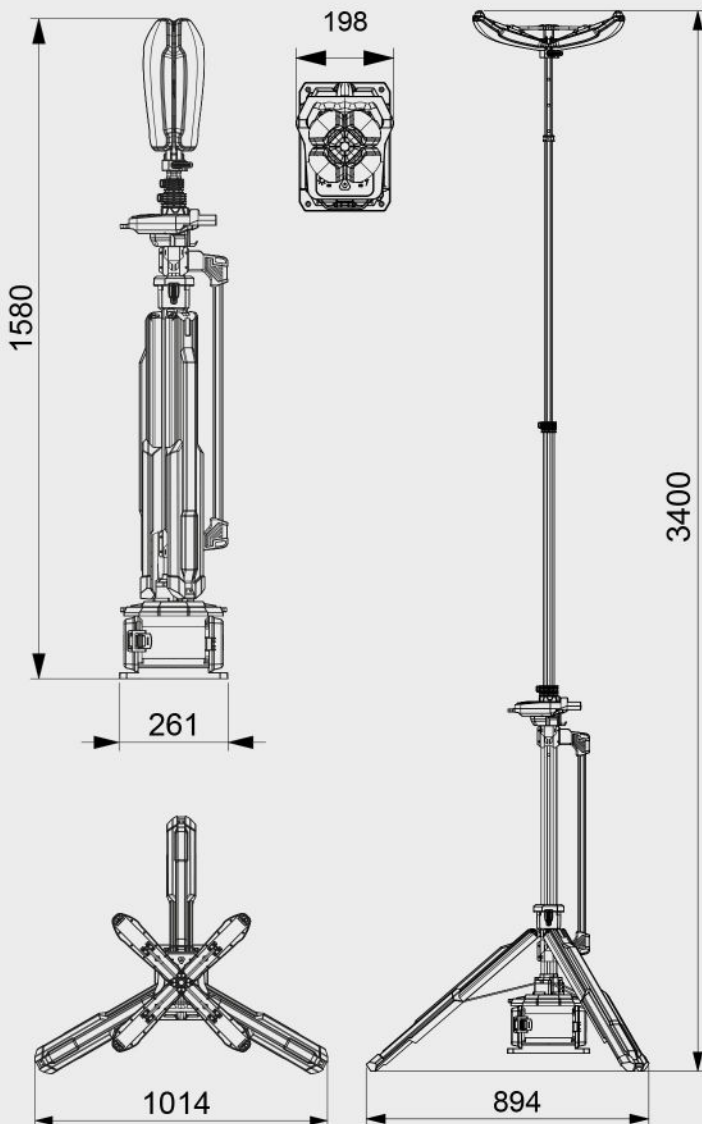

Specifications

Height	1.58m~3.4m
Weight	8.8Kg (Fitting only)
Power Supply	D24 series battery pack / AC 100-277V
Lumens	0 - 14,000Lm
Run Times	> 13 hours (Standard mode, D24-100 x 2)
IP Grade	IP66
Output(USB)	5V 2A (2 Dock)

Size (mm)

Package

Size of Carton	1660x280x390mm
Gross Weight of Carton	13KG
PCS/Carton	1