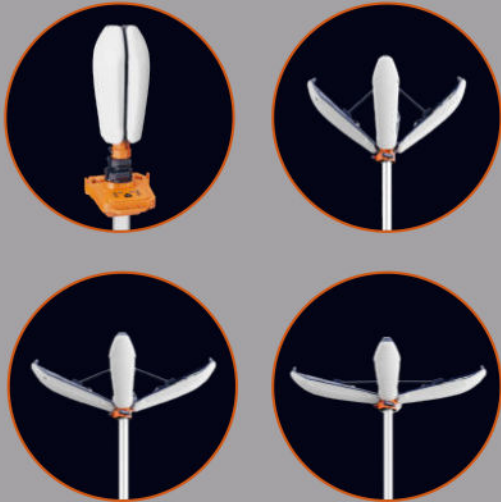

10-second rapid expansion, easy adjustment of four lighting angles.

Original petal-shaped adjustable head offers 360-degree wide-angle illumination, from all directions to directly below the light.

One-click release or lock of the legs.

Ground pegs are available to secure the light tower, providing wind and vibration resistance. (Optional)

HUMANIZED DESIGN HIDDEN IN THE DETAILS

360° Lighting.

Biomimetic petal-inspired design for lightweight spherical/hemispherical lighting product.

USB Output

Dual rainproof USB outputs for charging two devices at once, rain or shine.

Phone Stand

Continue working while charging, the hook here can serve as a phone stand.

Stepless Dimming

Plug the driver into the rainproof port to unlock maximum brightness and stepless dimming.

LOWER CENTER OF GRAVITY, GREATER STABILITY

Ultra-low center of gravity combined with extended legs effortlessly handles strong winds.

Ultra-long working hours

Standard Mode Up To **13+** Hours
(D24-100 x 2)