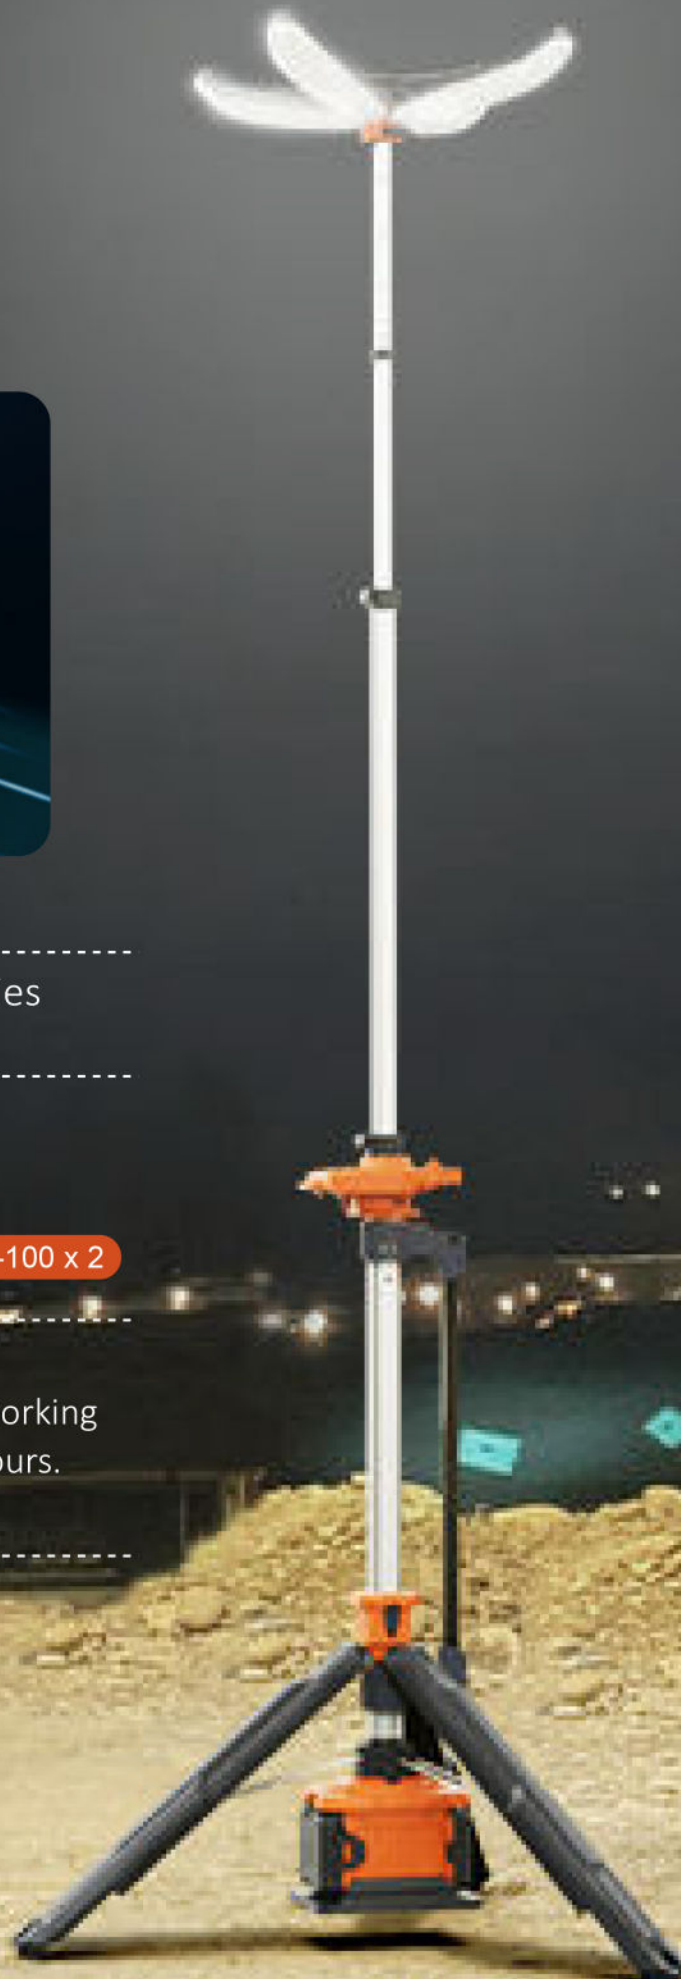

2 types of battery packs with different capacities have same contact slot.

D24-54 x 2

D24-100 x 2

Typical working hours 36+

Doubled typical working hours to 71+ hours.