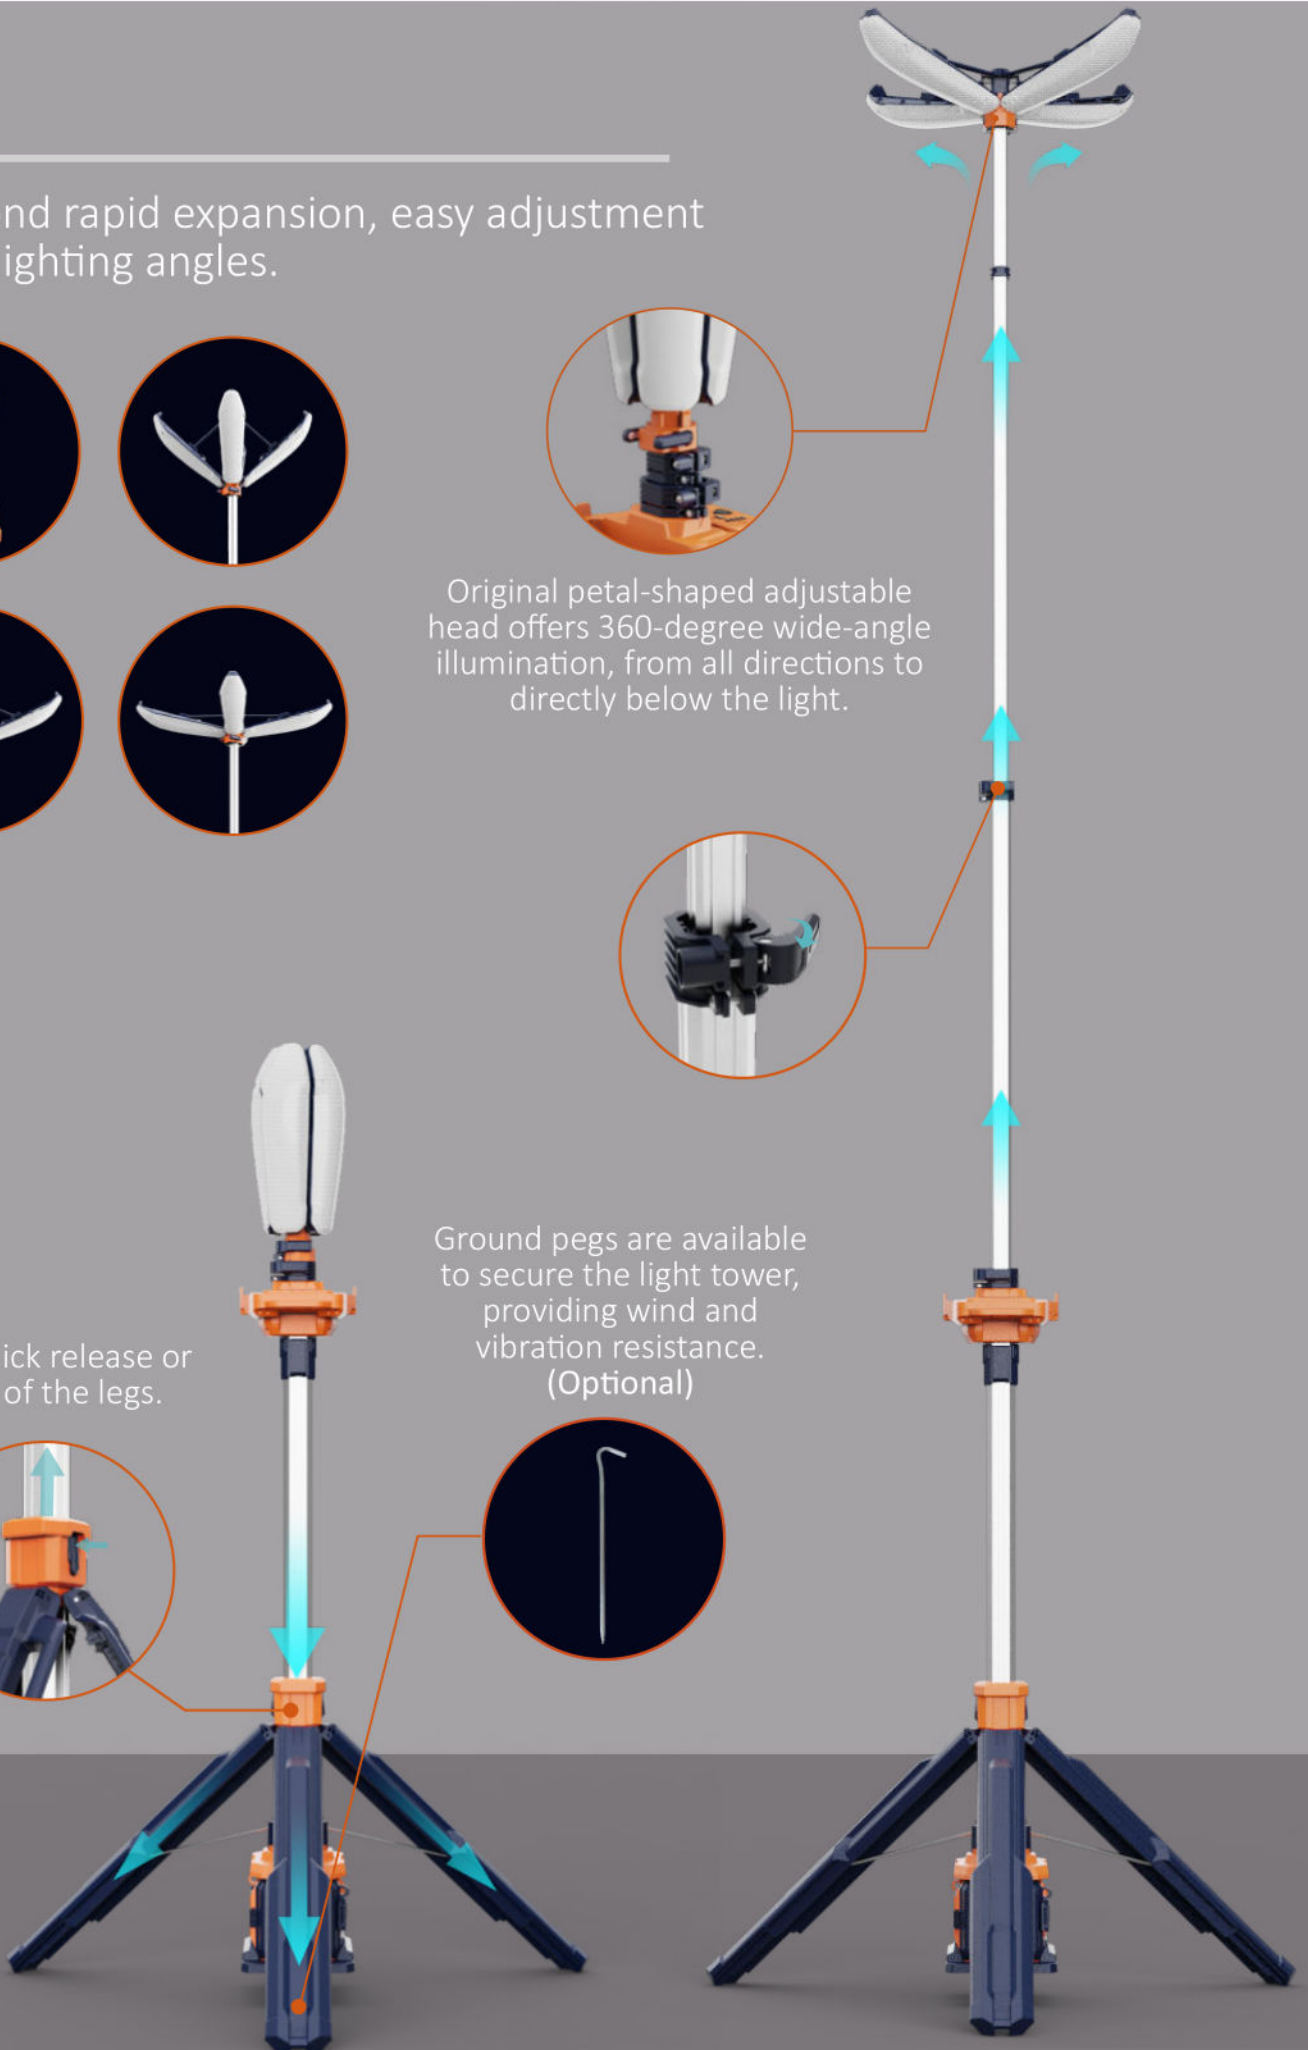

10-second rapid expansion, easy adjustment of four lighting angles.

Original petal-shaped adjustable head offers 360-degree wide-angle illumination, from all directions to directly below the light.

One-click release or lock of the legs.

Ground pegs are available to secure the light tower, providing wind and vibration resistance. (Optional)

HUMANIZED DESIGN HIDDEN IN THE DETAILS

360° Lighting.

Biomimetic petal-inspired design for lightweight spherical/hemispherical lighting product.

USB Output

Dual rainproof USB outputs for charging two devices at once, rain or shine.

Phone Stand

Continue working while charging, the hook here can serve as a phone stand.

Stepless Dimming

Plug the driver into the rainproof port to unlock maximum brightness and stepless dimming.

LOWER CENTER OF GRAVITY, GREATER STABILITY

Ultra-low center of gravity combined with extended legs effortlessly handles strong winds.

Ultra-long working hours

Standard Mode Up To **13+** Hours
(D24-100 x 2)