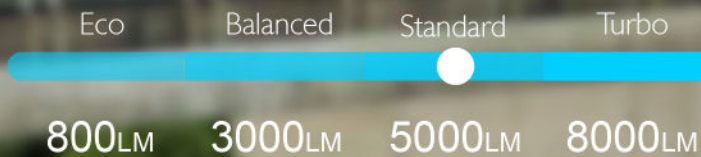

Uniform and non-glaring 360-degree illumination, leaving no dark spots.

- Lighting Area 2200 m²

AC Powered

Up To **14,000** LM

Battery-powered

Up To **8,000** LM

Stepless Dimmable (AC Powered)

4 levels of Brightness (Battery Powered)

Designed for single-person operation

Easy to grip and move,
weight 8.8 kg excluding battery pack.

1.58m

3.4m

Specifications

Height	1.58m~3.4m
Weight	8.8Kg (Fitting only)
Power Supply	D24 series battery pack / AC 100-277V
Lumens	0 - 14,000Lm
Run Times	> 13 hours (Standard mode, D24-100 x 2)
IP Grade	IP66
Output(USB)	5V 2A (2 Dock)