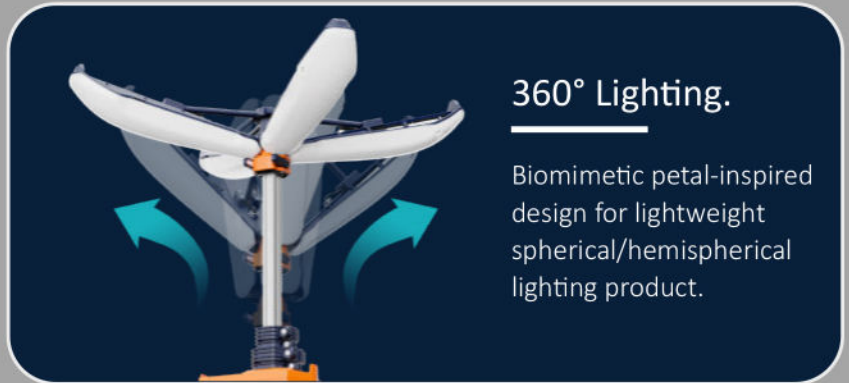

10-second rapid expansion, easy adjustment of four lighting angles.

Original petal-shaped adjustable head offers 360-degree wide-angle illumination, from all directions to directly below the light.

One-click release or lock of the legs.

Ground pegs are available to secure the light tower, providing wind and vibration resistance. (Optional)

HUMANIZED DESIGN HIDDEN IN THE DETAILS

360° Lighting.

Biomimetic petal-inspired design for lightweight spherical/hemispherical lighting product.

LOWER CENTER OF GRAVITY, GREATER STABILITY

Ultra-low center of gravity combined with extended legs effortlessly handles strong winds.

Ultra-long working hours

Standard Mode Up To **13+** Hours
(D24-100 x 2)

Designed for single-person operation

Easy to grip and move,
weight 8.8 kg excluding battery pack.

1.58m

3.4m

Specifications

Height	1.58m~3.4m
Weight	8.8Kg (Fitting only)
Power Supply	D24 series battery pack / AC 100-277V
Lumens	0 - 14,000Lm
Run Times	> 13 hours (Standard mode, D24-100 x 2)
IP Grade	IP66
Output(USB)	5V 2A (2 Dock)