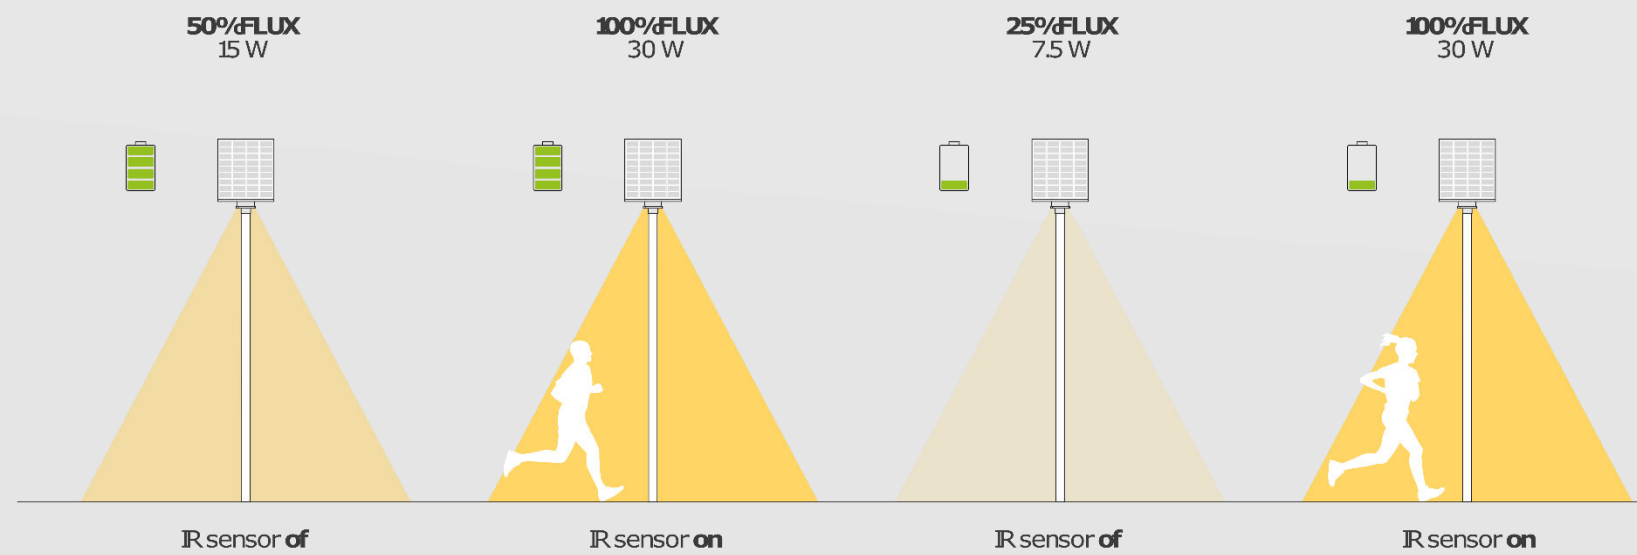

Solcelle gatelys modell 2023

FEAUTURES

Technical scheme

- **CIRCULAR LAMP 180/360°**
- **HOPPECKE BATTERY >1500 LIFE CYCLES**
- **ENTRY → SELF-MANAGEMENT ALGORITHM**
- **STANDARD → PROXIMITY SENSORS**
- **MICACEOUS GRAY / WHITE PAINTED**
- **CONFIGURATION FOR EVERY LATITUDE**