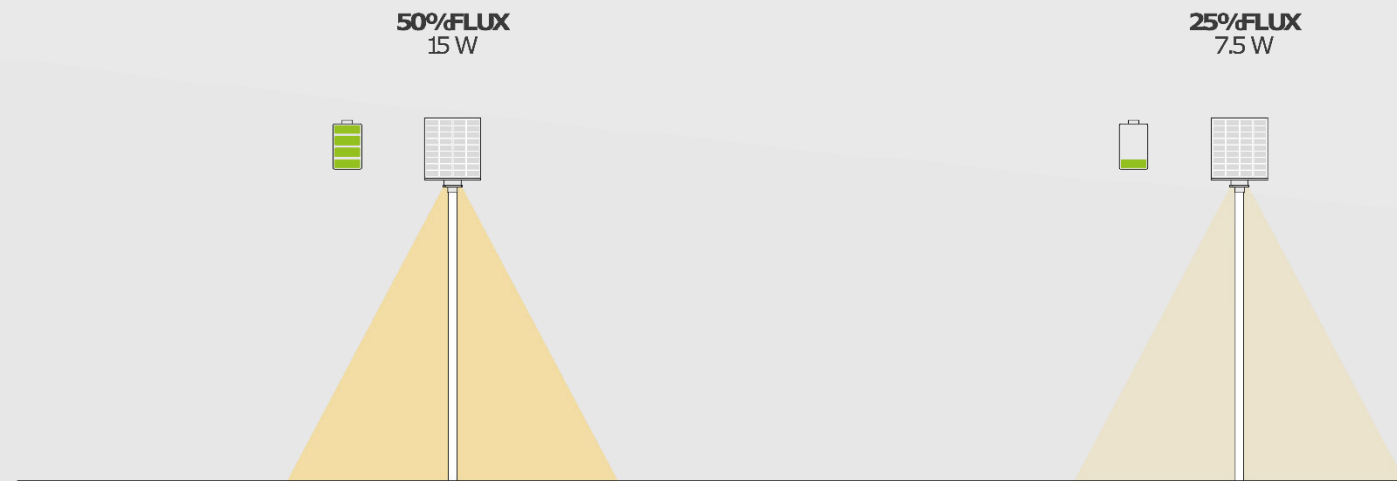

Solcelle gatelys modell 2023

FEAUTURES

Technical scheme

- **CIRCULAR LAMP 180/360°**
- **HOPPECKE BATTERY >1500 LIFE CYCLES**
- **ENTRY → SELF-MANAGEMENT ALGORITHM**
- **STANDARD → PROXIMITY SENSORS**
- **MICACEOUS GRAY / WHITE PAINTED**
- **CONFIGURATION FOR EVERY LATITUDE**