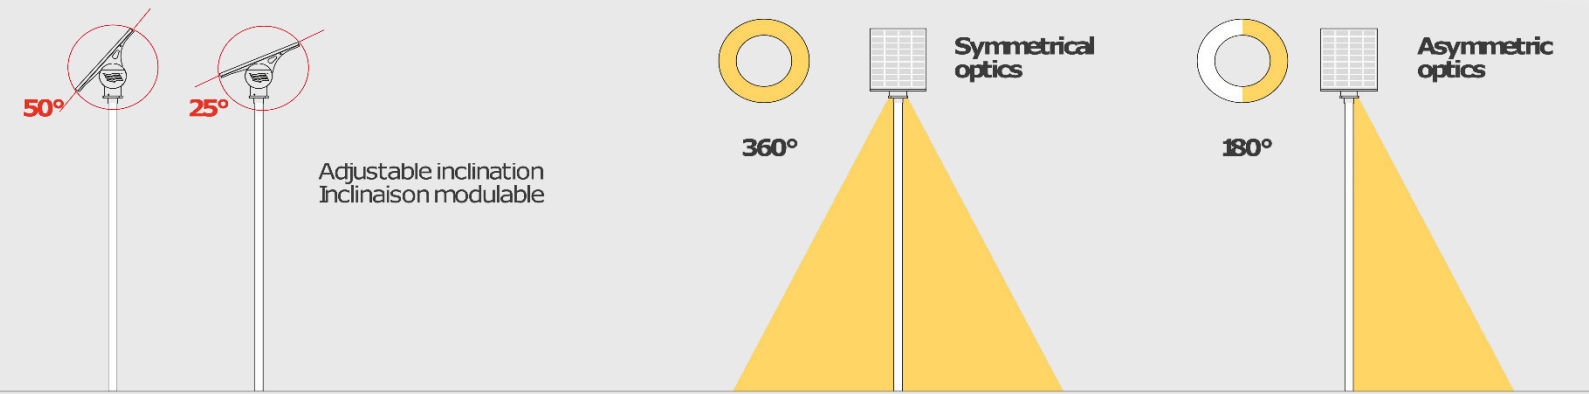

Solcelle gatelys modell 2023

FEAUTURES

Technical scheme

- **CIRCULAR LAMP 180/360°**
- **HOPPECKE BATTERY >1500 LIFE CYCLES**
- **ENTRY → SELF-MANAGEMENT ALGORITHM**
- **STANDARD → PROXIMITY SENSORS**
- **MICACEOUS GRAY / WHITE PAINTED**
- **CONFIGURATION FOR EVERY LATITUDE**