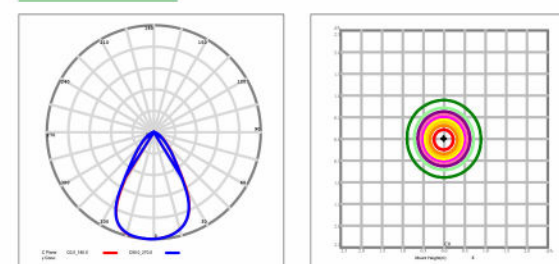

15% to 95% RH

SPECIFICATIONS

CCT	Power	Efficacy(lES)	Total Lumen	N.W	CRI	LED Chip	Product Dimensions
3000K	80W	155LPW	12,400lm	2.6kg/5.7lbs	≥70	Philips Lumileds	280×280×169mm 11×11×6.7in
	100W	150LPW	15,000lm				
	150W	145LPW	21,750lm				
4000K	80W	175LPW	14,000lm				
	100W	170LPW	17,000lm				
	150W	165LPW	24,750lm				
5000K	80W	160LPW	12,800lm				
	100W	155LPW	15,500lm				
	150W	150LPW	22,500lm				
3000K	150W	145LPW	21,700lm	2.6kg/5.7lbs	≥70	Philips Lumileds	280×280×169mm 11×11×6.7in
	180W	142LPW	25,560lm				
	200W	140LPW	28,000lm				
4000K	150W	165LPW	15,500lm				
	180W	162LPW	29,160lm				
	200W	160LPW	32,000lm				
5000K	150W	150LPW	22,500lm				
	180W	147LPW	26,460lm				
	200W	145LPW	29,000lm				

PHOTOMETRICS

60° Ribbed Lens

90° Ribbed Lens

120° Diffused Dome Lens

90° Reflector