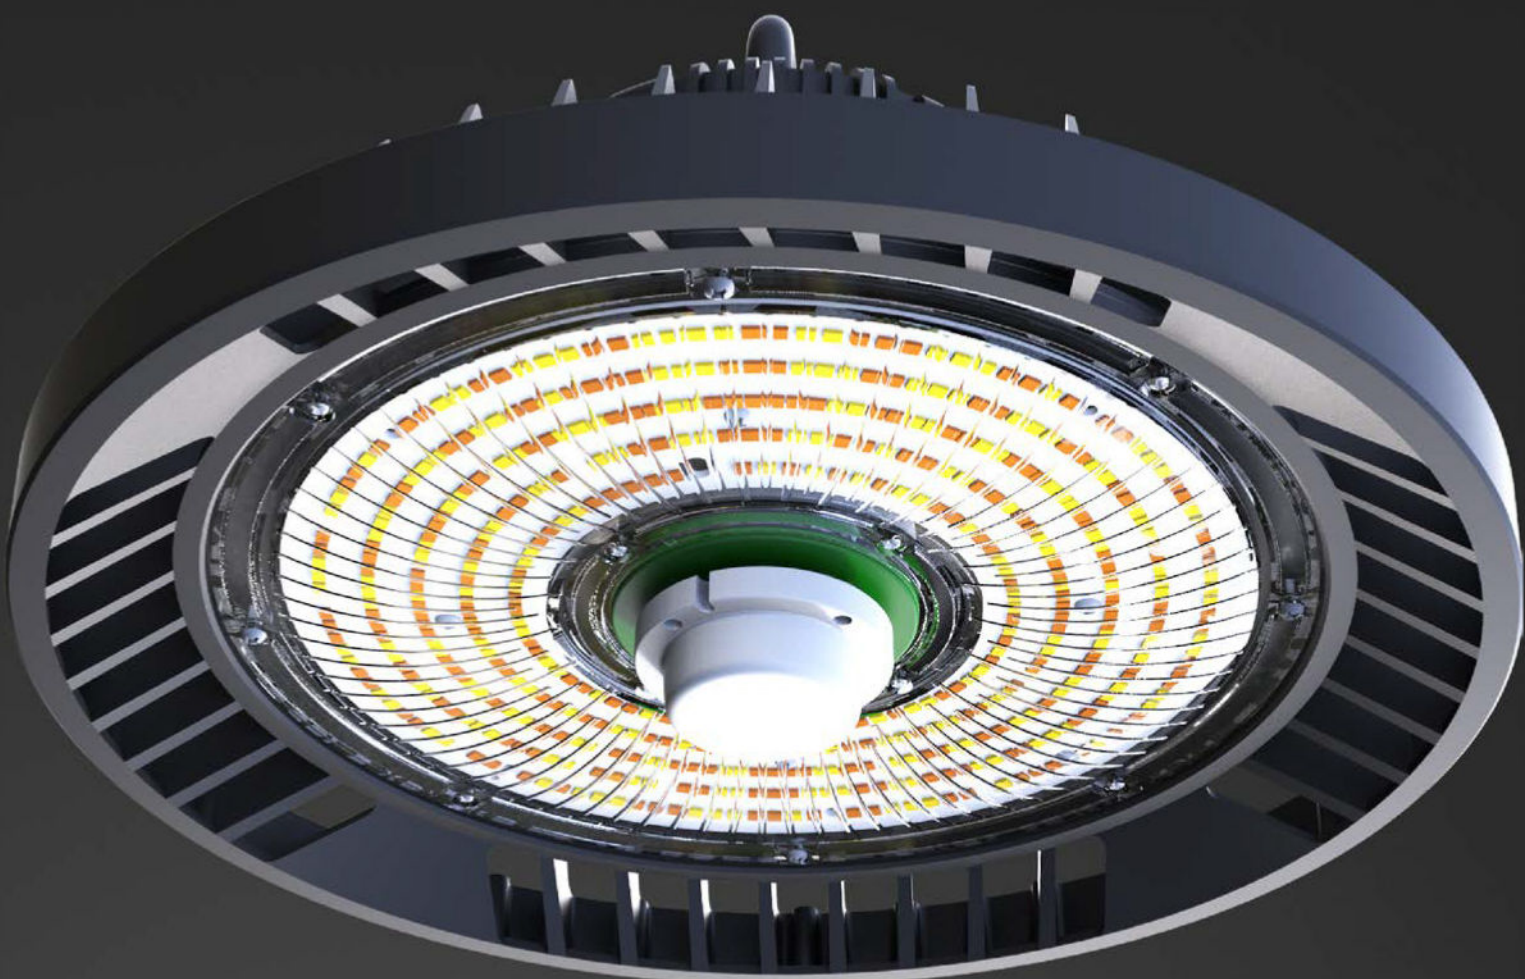

100-277 VAC, 100-347 VAC, 277-480 VAC

0.95 min

IP66

IK10

Corrosive resistant polyester powder coat finish

Operating Temperature:-45°C to +50°C (-49°F to 122°F)
Storing Temperature:-45°C to +80°C (-49°F to 176°F)

15% to 95% RH

SPECIFICATIONS

CCT	Power	Efficacy(lES)	Total Lumen	N.W	CRI	LED Chip	Product Dimensions
3000K	80W	155LPW	12,400lm	2.6kg/5.7lbs	≥70	Philips Lumileds	280×280×169mm 11×11×6.7in
	100W	150LPW	15,000lm				
	150W	145LPW	21,750lm				
4000K	80W	175LPW	14,000lm				
	100W	170LPW	17,000lm				
	150W	165LPW	24,750lm				
5000K	80W	160LPW	12,800lm				
	100W	155LPW	15,500lm				
	150W	150LPW	22,500lm				
3000K	150W	145LPW	21,700lm	2.6kg/5.7lbs	≥70	Philips Lumileds	280×280×169mm 11×11×6.7in
	180W	142LPW	25,560lm				
	200W	140LPW	28,000lm				
4000K	150W	165LPW	15,500lm				
	180W	162LPW	29,160lm				
	200W	160LPW	32,000lm				
5000K	150W	150LPW	22,500lm				
	180W	147LPW	26,460lm				
	200W	145LPW	29,000lm				

PHOTOMETRICS

60° Ribbed Lens

90° Ribbed Lens

120° Diffused Dome Lens

90° Reflector