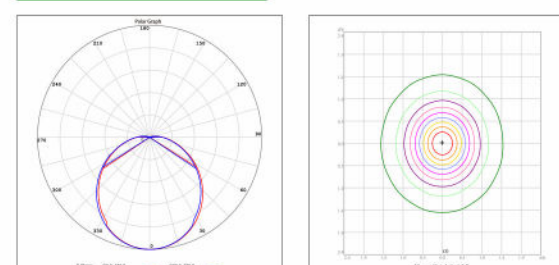

15% to 95% RH

SPECIFICATIONS

CCT	Power	Efficacy(lES)	Total Lumen	N.W	CRI	LED Chip	Product Dimensions
3000K	80W	155LPW	12,400lm	2.6kg/5.7lbs	≥70	Philips Lumileds	280×280×169mm 11×11×6.7in
	100W	150LPW	15,000lm				
	150W	145LPW	21,750lm				
4000K	80W	175LPW	14,000lm				
	100W	170LPW	17,000lm				
	150W	165LPW	24,750lm				
5000K	80W	160LPW	12,800lm				
	100W	155LPW	15,500lm				
	150W	150LPW	22,500lm				
3000K	150W	145LPW	21,700lm	2.6kg/5.7lbs	≥70	Philips Lumileds	280×280×169mm 11×11×6.7in
	180W	142LPW	25,560lm				
	200W	140LPW	28,000lm				
4000K	150W	165LPW	15,500lm				
	180W	162LPW	29,160lm				
	200W	160LPW	32,000lm				
5000K	150W	150LPW	22,500lm				
	180W	147LPW	26,460lm				
	200W	145LPW	29,000lm				

PHOTOMETRICS

60° Ribbed Lens

90° Ribbed Lens

120° Diffused Dome Lens

90° Reflector