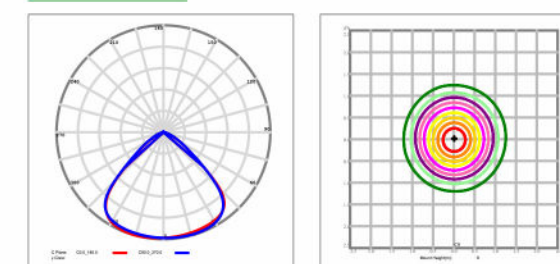

15% to 95% RH

SPECIFICATIONS

CCT	Power	Efficacy(lES)	Total Lumen	N.W	CRI	LED Chip	Product Dimensions
3000K	80W	155LPW	12,400lm	2.6kg/5.7lbs	≥70	Philips Lumileds	280×280×169mm 11×11×6.7in
	100W	150LPW	15,000lm				
	150W	145LPW	21,750lm				
4000K	80W	175LPW	14,000lm				
	100W	170LPW	17,000lm				
	150W	165LPW	24,750lm				
5000K	80W	160LPW	12,800lm				
	100W	155LPW	15,500lm				
	150W	150LPW	22,500lm				
3000K	150W	145LPW	21,700lm	2.6kg/5.7lbs	≥70	Philips Lumileds	280×280×169mm 11×11×6.7in
	180W	142LPW	25,560lm				
	200W	140LPW	28,000lm				
4000K	150W	165LPW	15,500lm				
	180W	162LPW	29,160lm				
	200W	160LPW	32,000lm				
5000K	150W	150LPW	22,500lm				
	180W	147LPW	26,460lm				
	200W	145LPW	29,000lm				

PHOTOMETRICS

60° Ribbed Lens

90° Ribbed Lens

120° Diffused Dome Lens

90° Reflector