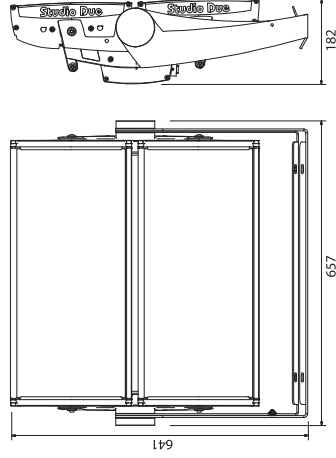

DUAL 80

RGBW

led wall washer 15

- Very wide light output
- Large diameter lenses
- Touch control panel
- Up to 65° wide beam angle

[Optional]

- Frame holder
- Barndoor
- Anti glare kit
- Frost filter 65° kit
- Wireless DMX receiver
- Flight Case

ITEM	FIXTURE	[KEY features]
LEDs	RGBW	80 RGBW/FC (16W)
Total light power		560W
Lumen		R 6000, G 12000, B 1850, W 13500
Optics		medium beam (45 mm) On request: wide and narrow beam
Power consumption		580W
Voltage range		Universal 100 - 240Vac
Physical		657x182x641 mm
Weight		32 Kg