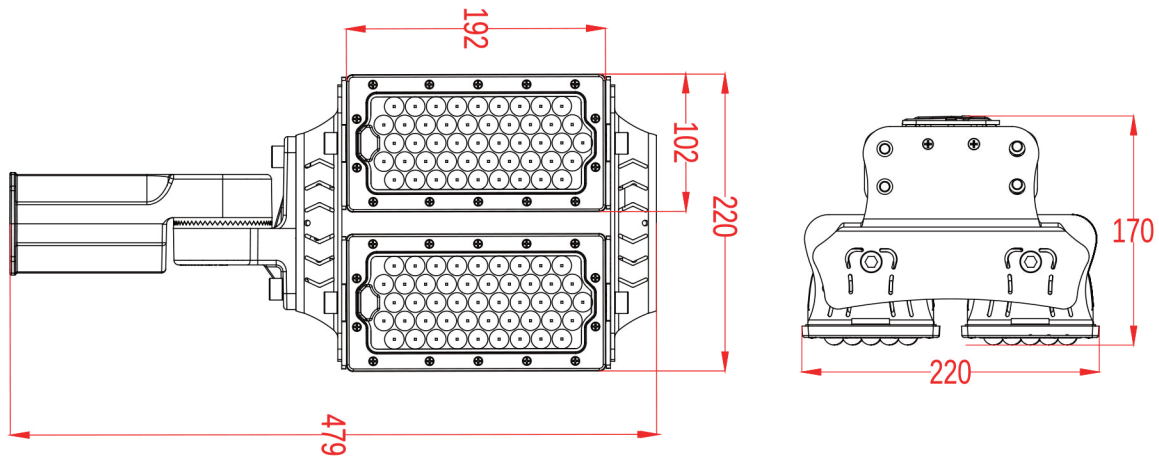

120W

19,200LM±5%
 4.4kg±5%
 48PCS LED
 478×220×169mm

200W

32,000LM±5%
 4.6kg±5%
 96PCS LED
 478×220×169mm

180W

28,800LM±5%
 5.5kg±5%
 72PCS LED
 478×338×169mm

300W

48,000LM±5%
 6.3kg±5%
 144PCS LED
 478×338×169mm

400W

64,000LM±5%
 7.8kg±5%
 192PCS LED
 670×220×205mm

Professional Light Distribution

Multiple optical lens choices are available with angles including 30°/60°/90°/120° to meet the requirements for professional light distribution and an extensive scope of applications.

Arc bracket rotatable 180°

Module rotatable 90°

- Ultra Lightweight
- Highly Efficient Heat Dissipation
- Multiway Air Flow+ Aluminum Cooling Fin

Application

120/200W

300W

400W