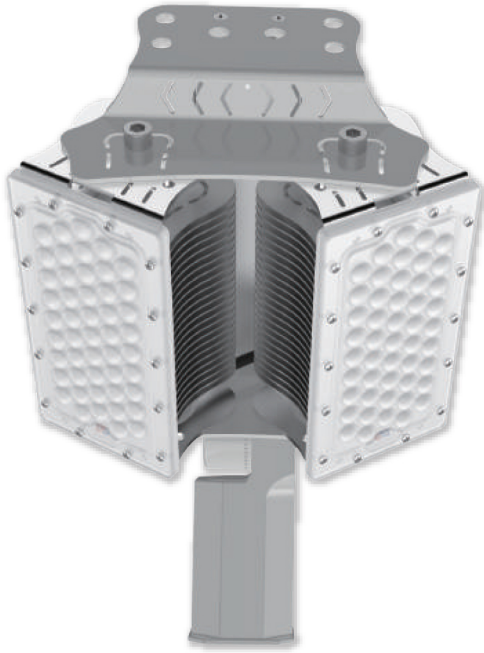

LEDX.NO

LED expert AS
Torpumveien 543
1788 Halden

E-post: post@ledx.no
Tlf: 909 54 606

LED Street Light

160LM/W

WATTAGE	120/180/200 /300/400W
LIGHT SOURCE	LUMILEDS
DRIVER	MEANWELL
LAMP LUMINOUS FLUX	160LM/W±5%
CRI	Ra>70/80
CCT	2700-6500K
RATED VOLTAGE	AC 100-240V 277V~, 50/60Hz
POWER FACTOR	>0.95
BEAM ANGLE	30°/60°/90°/120°
IP GRADE	IP65
HEAT-SINK	ALUMINIUM COOLING FIN
OPERATING TEMP	-40°C~60°C
POLE SIZE	60mm

120W

19,200LM±5%
 4.4kg±5%
 48PCS LED
 478×220×169mm

200W

32,000LM±5%
 4.6kg±5%
 96PCS LED
 478×220×169mm

180W

28,800LM±5%
 5.5kg±5%
 72PCS LED
 478×338×169mm

300W

48,000LM±5%
 6.3kg±5%
 144PCS LED
 478×338×169mm

400W

64,000LM±5%
 7.8kg±5%
 192PCS LED
 670×220×205mm

Professional Light Distribution

Multiple optical lens choices are available with angles including 30°/60°/90°/120° to meet the requirements for professional light distribution and an extensive scope of applications.

Arc bracket rotatable 180°

Module rotatable 90°

- Ultra Lightweight
- Highly Efficient Heat Dissipation
- Multiway Air Flow+ Aluminum Cooling Fin

Application

120/200W

300W

400W