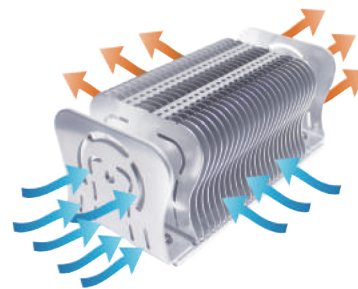

400W

64,000LM±5%
 7.8kg±5%
 192PCS LED
 670×220×205mm

Professional Light Distribution

Multiple optical lens choices are available with angles including 30°/60°/90°/120° to meet the requirements for professional light distribution and an extensive scope of applications.

Arc bracket rotatable 180°

Module rotatable 90°

- Ultra Lightweight
- Highly Efficient Heat Dissipation
- Multiway Air Flow+ Aluminum Cooling Fin

Application

120/200W

300W

400W