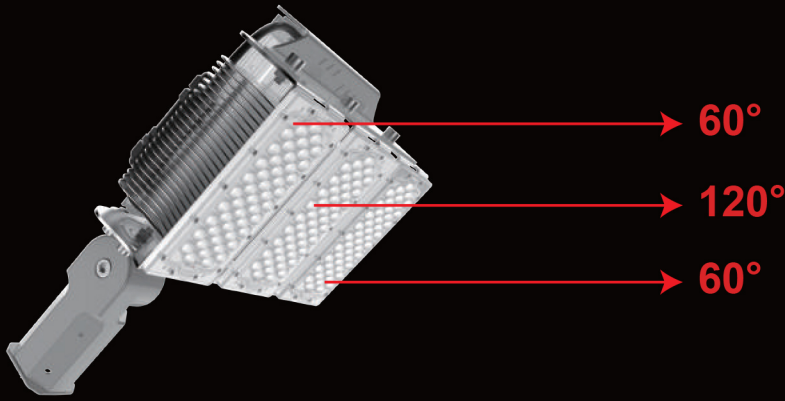

LEDX.NO

LED expert AS
Torpumveien 543
1788 Halden

E-post: post@ledx.no
Tlf: 909 54 606

LED Street Light

160LM/W

WATTAGE	120/180/200 /300/400W
LIGHT SOURCE	LUMILEDS
DRIVER	MEANWELL
LAMP LUMINOUS FLUX	160LM/W±5%
CRI	Ra>70/80
CCT	2700-6500K
RATED VOLTAGE	AC 100-240V 277V~, 50/60Hz
POWER FACTOR	>0.95
BEAM ANGLE	30°/60°/90°/120°
IP GRADE	IP65
HEAT-SINK	ALUMINIUM COOLING FIN
OPERATING TEMP	-40°C~60°C
POLE SIZE	60mm

120W

19,200LM±5%
 4.4kg±5%
 48PCS LED
 478×220×169mm

200W

32,000LM±5%
 4.6kg±5%
 96PCS LED
 478×220×169mm

180W

28,800LM±5%
 5.5kg±5%
 72PCS LED
 478×338×169mm

300W

48,000LM±5%
 6.3kg±5%
 144PCS LED
 478×338×169mm

400W

64,000LM±5%
 7.8kg±5%
 192PCS LED
 670×220×205mm

Professional Light Distribution

Multiple optical lens choices are available with angles including 30°/60°/90°/120° to meet the requirements for professional light distribution and an extensive scope of applications.

Arc bracket rotatable 180°

Module rotatable 90°

- Ultra Lightweight
- Highly Efficient Heat Dissipation
- Multiway Air Flow+ Aluminum Cooling Fin

Application

120/200W

300W

400W