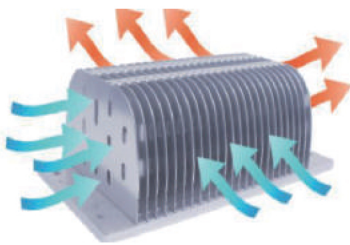

400W

64,000LM±5%
 7.8kg±5%
 192PCS LED
 670×220×205mm

Professional Light Distribution

Multiple optical lens choices are available with angles including 30°/60°/90°/120° to meet the requirements for professional light distribution and an extensive scope of applications.

Arc bracket rotatable 180°

Module rotatable 90°

- Ultra Lightweight
- Highly Efficient Heat Dissipation
- Multiway Air Flow+ Aluminum Cooling Fin

Application

120/200W

300W

400W