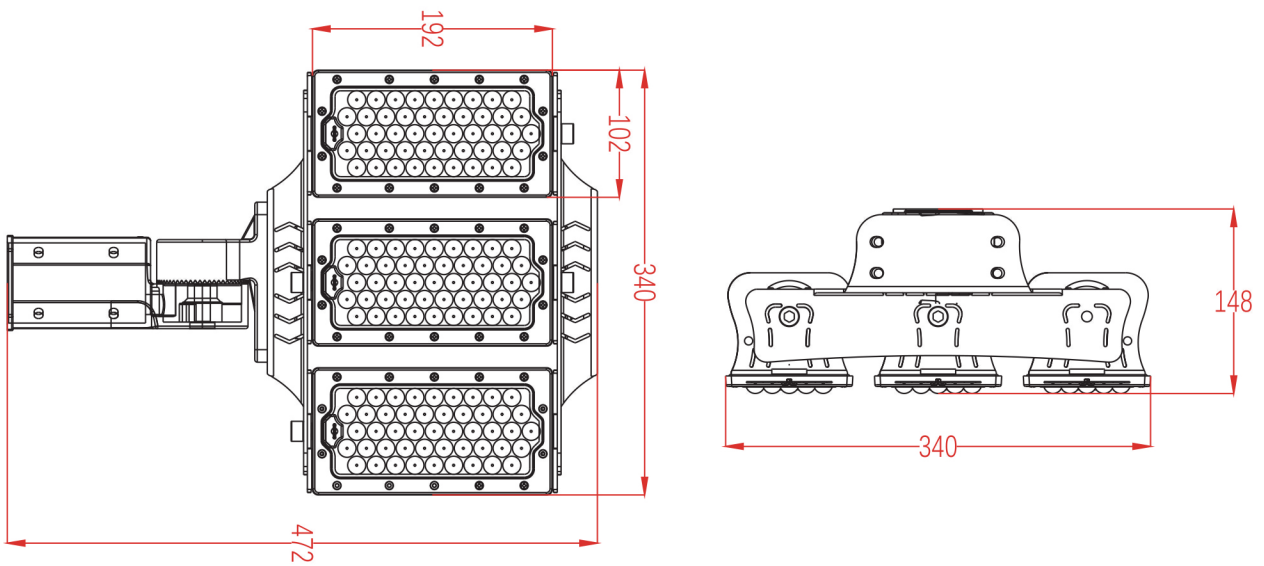

120W

19,200LM±5%
 4.4kg±5%
 48PCS LED
 478×220×169mm

200W

32,000LM±5%
 4.6kg±5%
 96PCS LED
 478×220×169mm

180W

28,800LM±5%
 5.5kg±5%
 72PCS LED
 478×338×169mm

300W

48,000LM±5%
 6.3kg±5%
 144PCS LED
 478×338×169mm

400W

64,000LM±5%
 7.8kg±5%
 192PCS LED
 670×220×205mm

Professional Light Distribution

Multiple optical lens choices are available with angles including 30°/60°/90°/120° to meet the requirements for professional light distribution and an extensive scope of applications.

Arc bracket rotatable 180°

Module rotatable 90°

- Ultra Lightweight
- Highly Efficient Heat Dissipation
- Multiway Air Flow+ Aluminum Cooling Fin

Application

120/200W

300W

400W