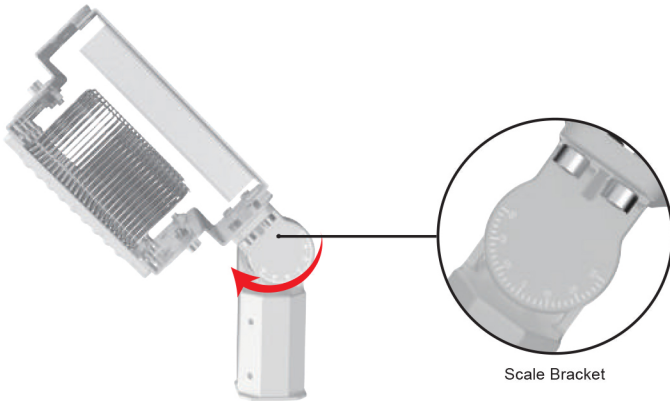

120W

19,200LM±5%
 4.4kg±5%
 48PCS LED
 478×220×169mm

200W

32,000LM±5%
 4.6kg±5%
 96PCS LED
 478×220×169mm

180W

28,800LM±5%
 5.5kg±5%
 72PCS LED
 478×338×169mm

300W

48,000LM±5%
 6.3kg±5%
 144PCS LED
 478×338×169mm

400W

64,000LM±5%
 7.8kg±5%
 192PCS LED
 670×220×205mm

Professional Light Distribution

Multiple optical lens choices are available with angles including 30°/60°/90°/120° to meet the requirements for professional light distribution and an extensive scope of applications.

Arc bracket rotatable 180°

Module rotatable 90°

- Ultra Lightweight
- Highly Efficient Heat Dissipation
- Multiway Air Flow+ Aluminum Cooling Fin

Application

120/200W

300W

400W