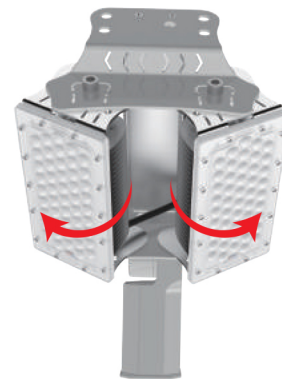

400W

64,000LM±5%
 7.8kg±5%
 192PCS LED
 670×220×205mm

Professional Light Distribution

Multiple optical lens choices are available with angles including 30°/60°/90°/120° to meet the requirements for professional light distribution and an extensive scope of applications.

Arc bracket rotatable 180°

Module rotatable 90°

- Ultra Lightweight
- Highly Efficient Heat Dissipation
- Multiway Air Flow+ Aluminum Cooling Fin

Application

120/200W

300W

400W